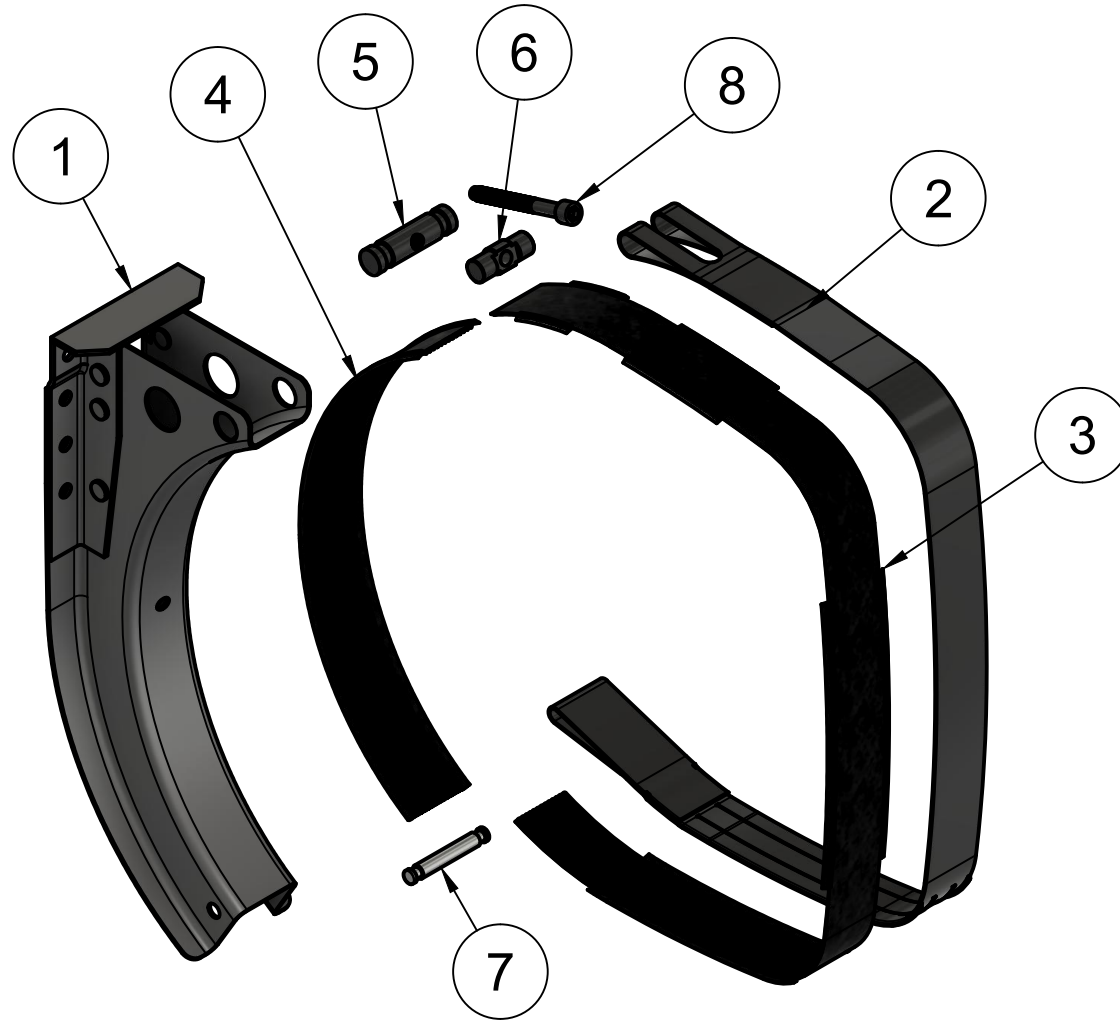

710X689 VOLVO-RENAULT BRACKET SET

710X689 71690000B BRACKET SET			
NO	QTY	KMD NO	PART NAME
1	1	7169000002	Bracket
2	1	7169000003	Strap
3	1	7169000004	Strap Rubber
4	1	7169000005	Bracket Rubber
5	1	7169000006	Strap Threaded Pin
6	1	7169000007	Strap Pin
7	1	7169000008	Strap Bottom Pin
8	1	7169000009	Strap Bolt

WEIGHT :

DWG NO:

CUSTOMER:

SCALE :

A4